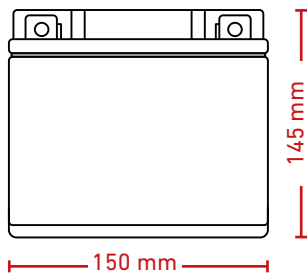

[accurat]

SPORT

GEL TECHNOLOGY LCD

YT14B-BS

12 Ah | 12 V | 190 A

Electrical Specifications

Nominal voltage	12 V
Nominal capacity (25 °C)	12 Ah @10 hrs
CCA -18 °C	190 A

Retention of Charge During Storage @ 25 °C

Mechanical Specifications

Measurements (L x W x H)	150 x 70 x 145 mm
Approx. weight	3.8 kg
Storage status	Wet
Cover	ABS
Terminal	C9 (Cu)
Container bottom	ABS
Positive plate	PbO ₂
Negative plate	Pb
Separator	AGM
Electrolyte	Diluted sulphuric acid
Safety valve	Rubber
Way of sealing	Epoxy Resin