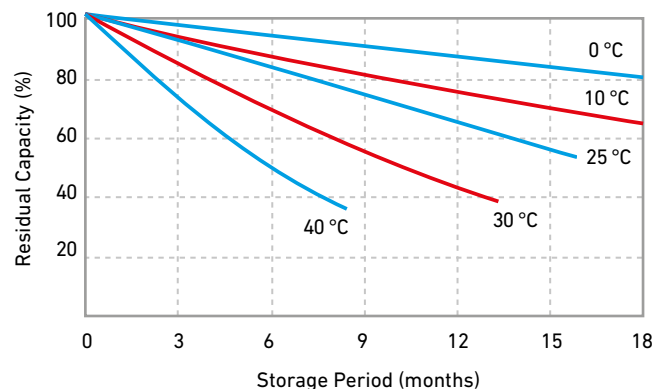

Residual Capacity

batterium GmbH | Robert-Bosch-Straße 1
71691 Freiberg am Neckar | Germany
T: +49 7141 / 560 90 40