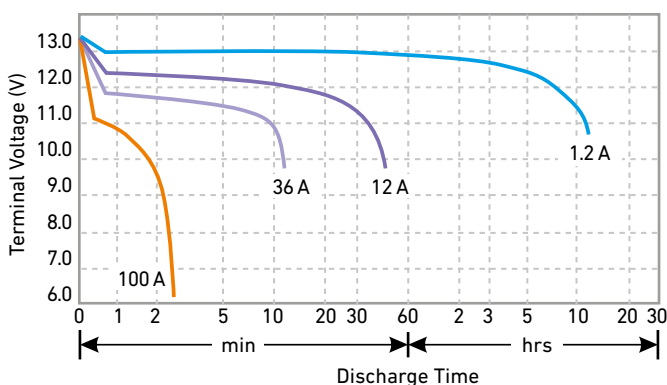

Discharge Current 25 °C